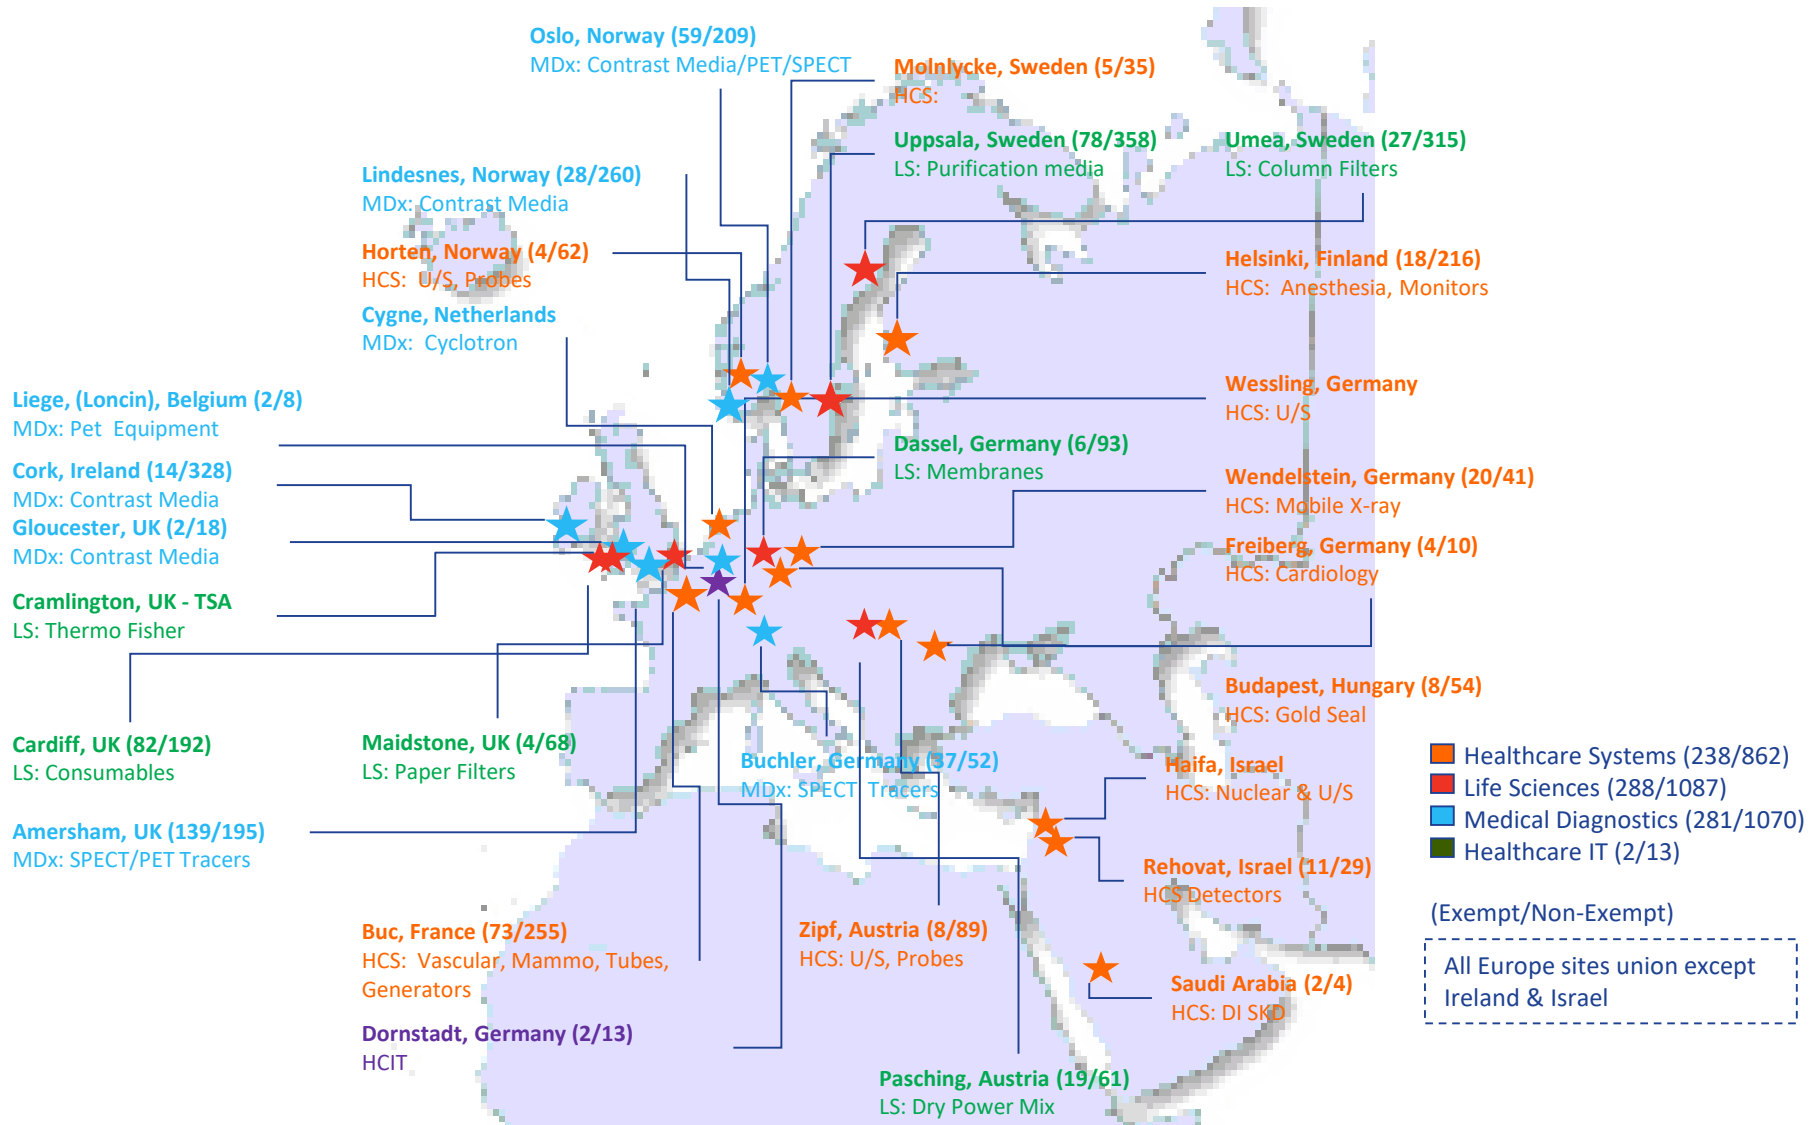

Manufacturing Sites GEHC

Supplier locations

Made with Google My Maps

GE Healthcare	Address
GE Healthcare - Critikon de México	Intermex, 32575 Ciudad Juárez, BC, Mexico
Supplier	Address
Benchmark Electronics	Guadalajara, 45690 Las Pintas, Jal., Mexico
ACV Group	Gómez Palacio, Durango, Mexico
Industrias Mecánico Eléctricas, S.A. de C.V.	Rústica Xalostoc, Emiliano Zapata 1a Secc, 55340 Ecatepec de Morelos, Méx., Mexico
Plexus Guadalajara	Technology Park, Paseo del Norte 4640, Technology Park, 45010 Zapopan, Jal., Mexico
FAISA Manufacturas S.A. de C.V	Monterrey, San José el Alto, Qro., Mexico
Standard Iron	AVENIDA AVANTE MONTERREY 301, PARQUE IND.AVANTE MONTERREY, C.P., Parque Industrial Cd Mitras, 66023 N.L., Mexico

Manufacturing plants: Americas

Manufacturing plants: EMEA

Manufacturing plants: Asia