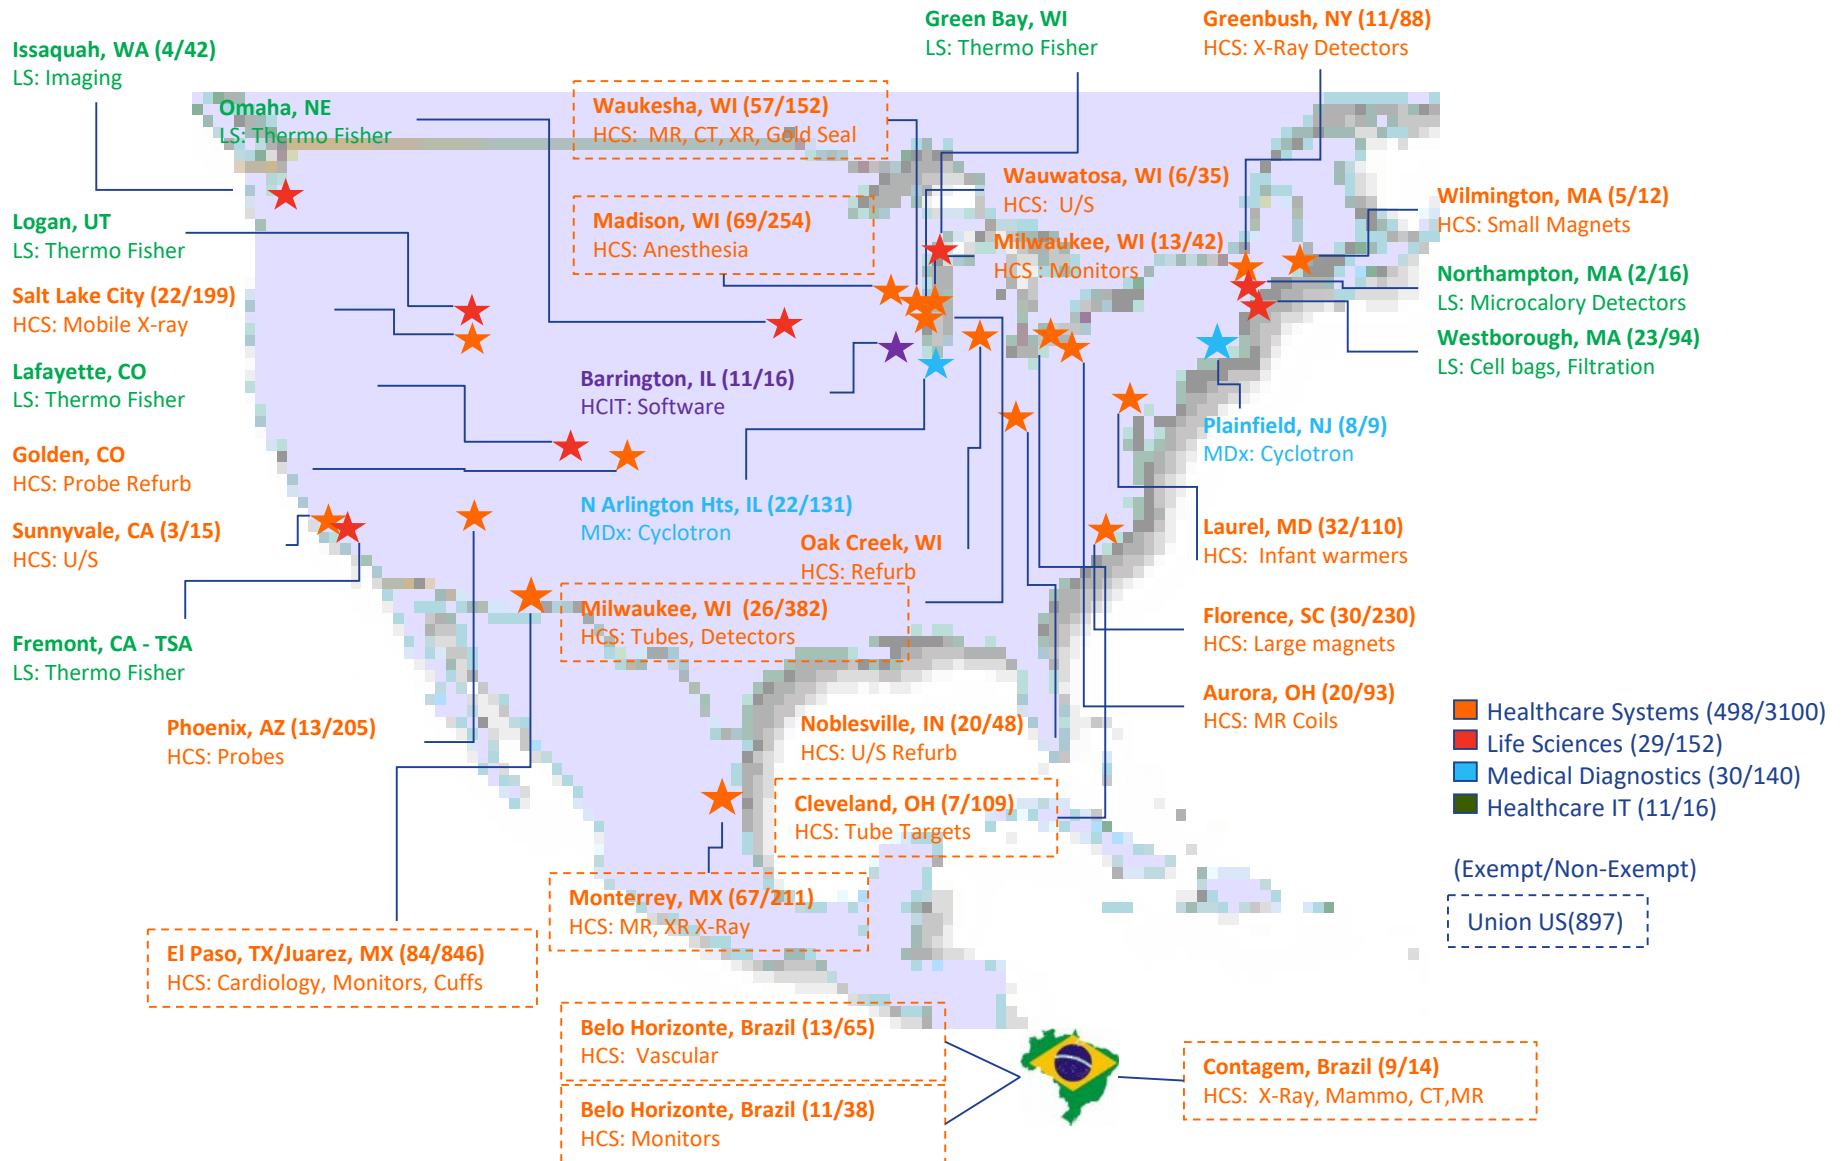

Manufacturing Sites GEHC

Supplier locations

Made with Google My Maps

GE Healthcare	Address
GE Healthcare - Critikon de México	Intermex, 32575 Ciudad Juárez, BC, Mexico
Supplier	Address
Benchmark Electronics	Guadalajara, 45690 Las Pintas, Jal., Mexico
ACV Group	Gómez Palacio, Durango, Mexico
Industrias Mecánico Eléctricas, S.A. de C.V.	Rústica Xalostoc, Emiliano Zapata 1a Secc, 55340 Ecatepec de Morelos, Méx., Mexico
Plexus Guadalajara	Technology Park, Paseo del Norte 4640, Technology Park, 45010 Zapopan, Jal., Mexico
FAISA Manufacturas S.A. de C.V	Monterrey, San José el Alto, Qro., Mexico
Standard Iron	AVENIDA AVANTE MONTERREY 301, PARQUE IND.AVANTE MONTERREY, C.P., Parque Industrial Cd Mitras, 66023 N.L., Mexico

Manufacturing plants: Americas

Manufacturing plants: EMEA

Manufacturing plants: Asia