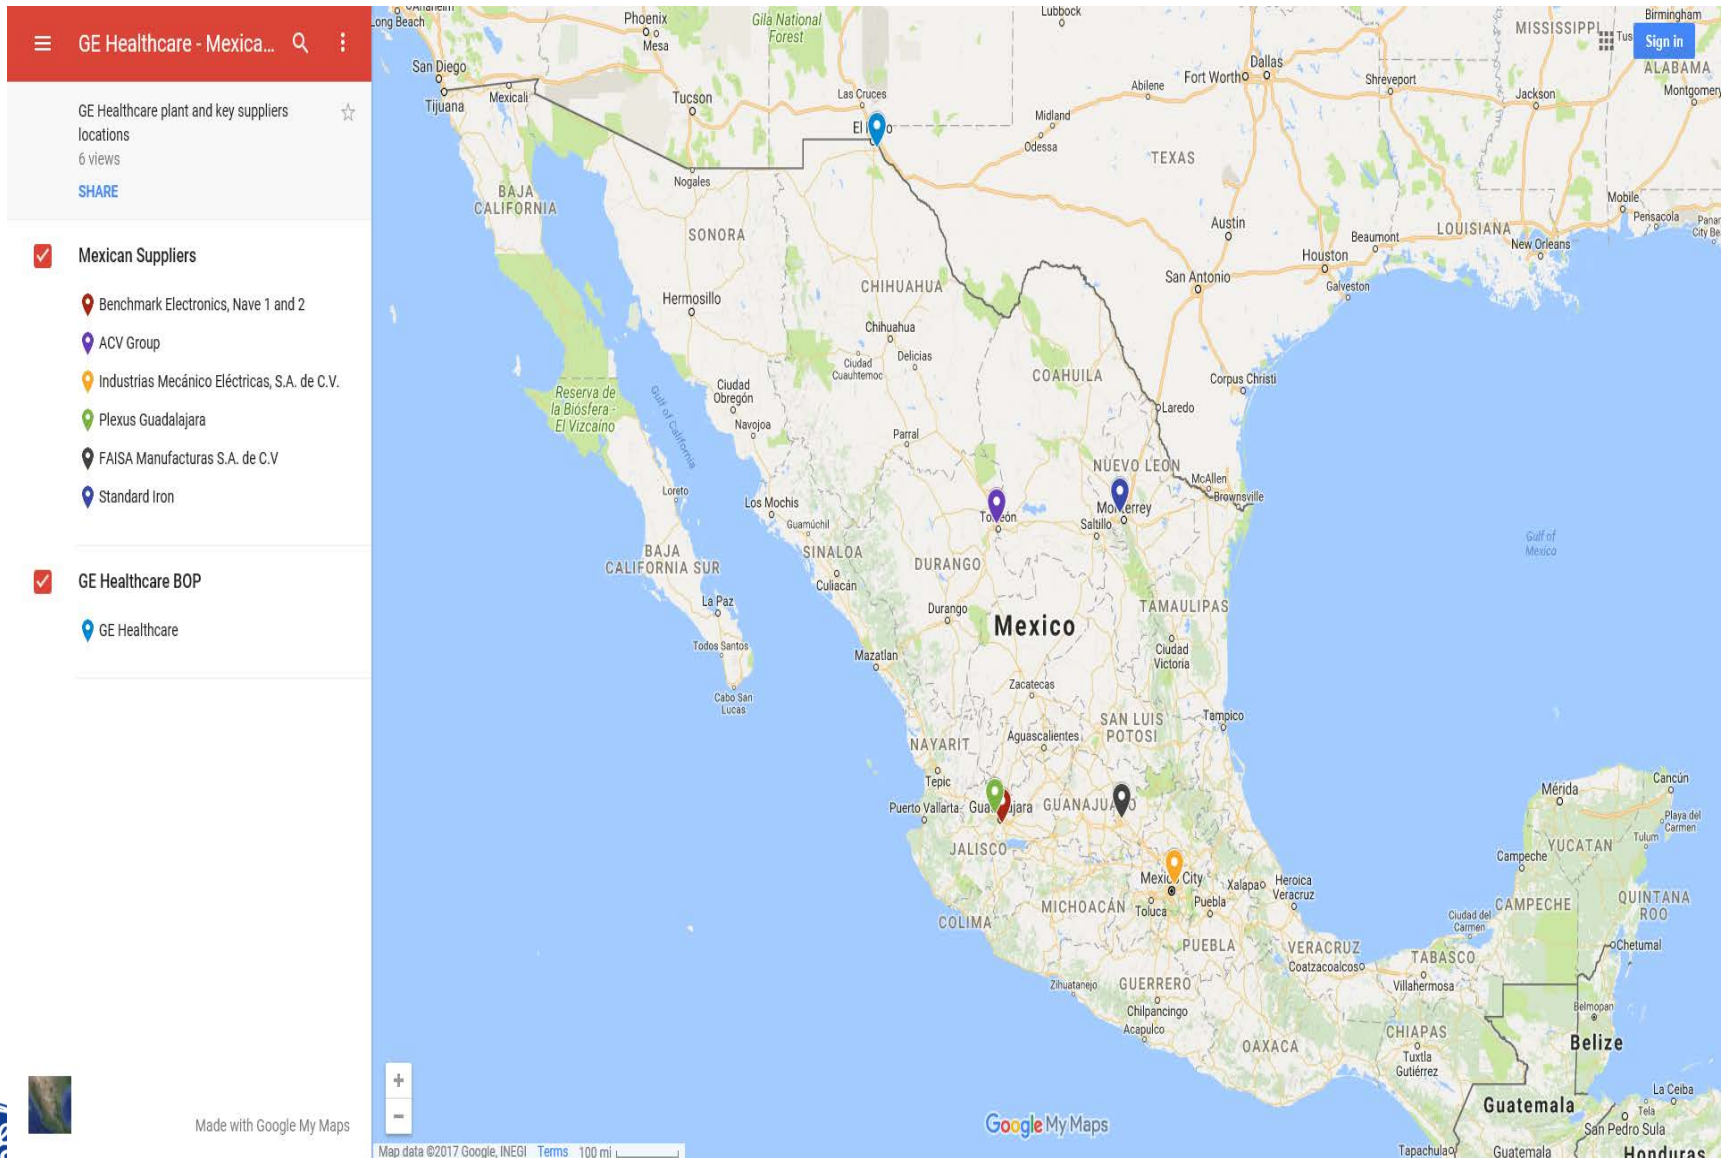

Manufacturing Sites GEHC

Supplier locations

Made with Google My Maps

GE Healthcare	Address
GE Healthcare - Critikon de México	Intermex, 32575 Ciudad Juárez, BC, Mexico
Supplier	Address
Benchmark Electronics	Guadalajara, 45690 Las Pintas, Jal., Mexico
ACV Group	Gómez Palacio, Durango, Mexico
Industrias Mecánico Eléctricas, S.A. de C.V.	Rústica Xalostoc, Emiliano Zapata 1a Secc, 55340 Ecatepec de Morelos, Méx., Mexico
Plexus Guadalajara	Technology Park, Paseo del Norte 4640, Technology Park, 45010 Zapopan, Jal., Mexico
FAISA Manufacturas S.A. de C.V	Monterrey, San José el Alto, Qro., Mexico
Standard Iron	AVENIDA AVANTE MONTERREY 301, PARQUE IND.AVANTE MONTERREY, C.P., Parque Industrial Cd Mitras, 66023 N.L., Mexico

Manufacturing plants: Americas

Manufacturing plants: EMEA

Manufacturing plants: Asia